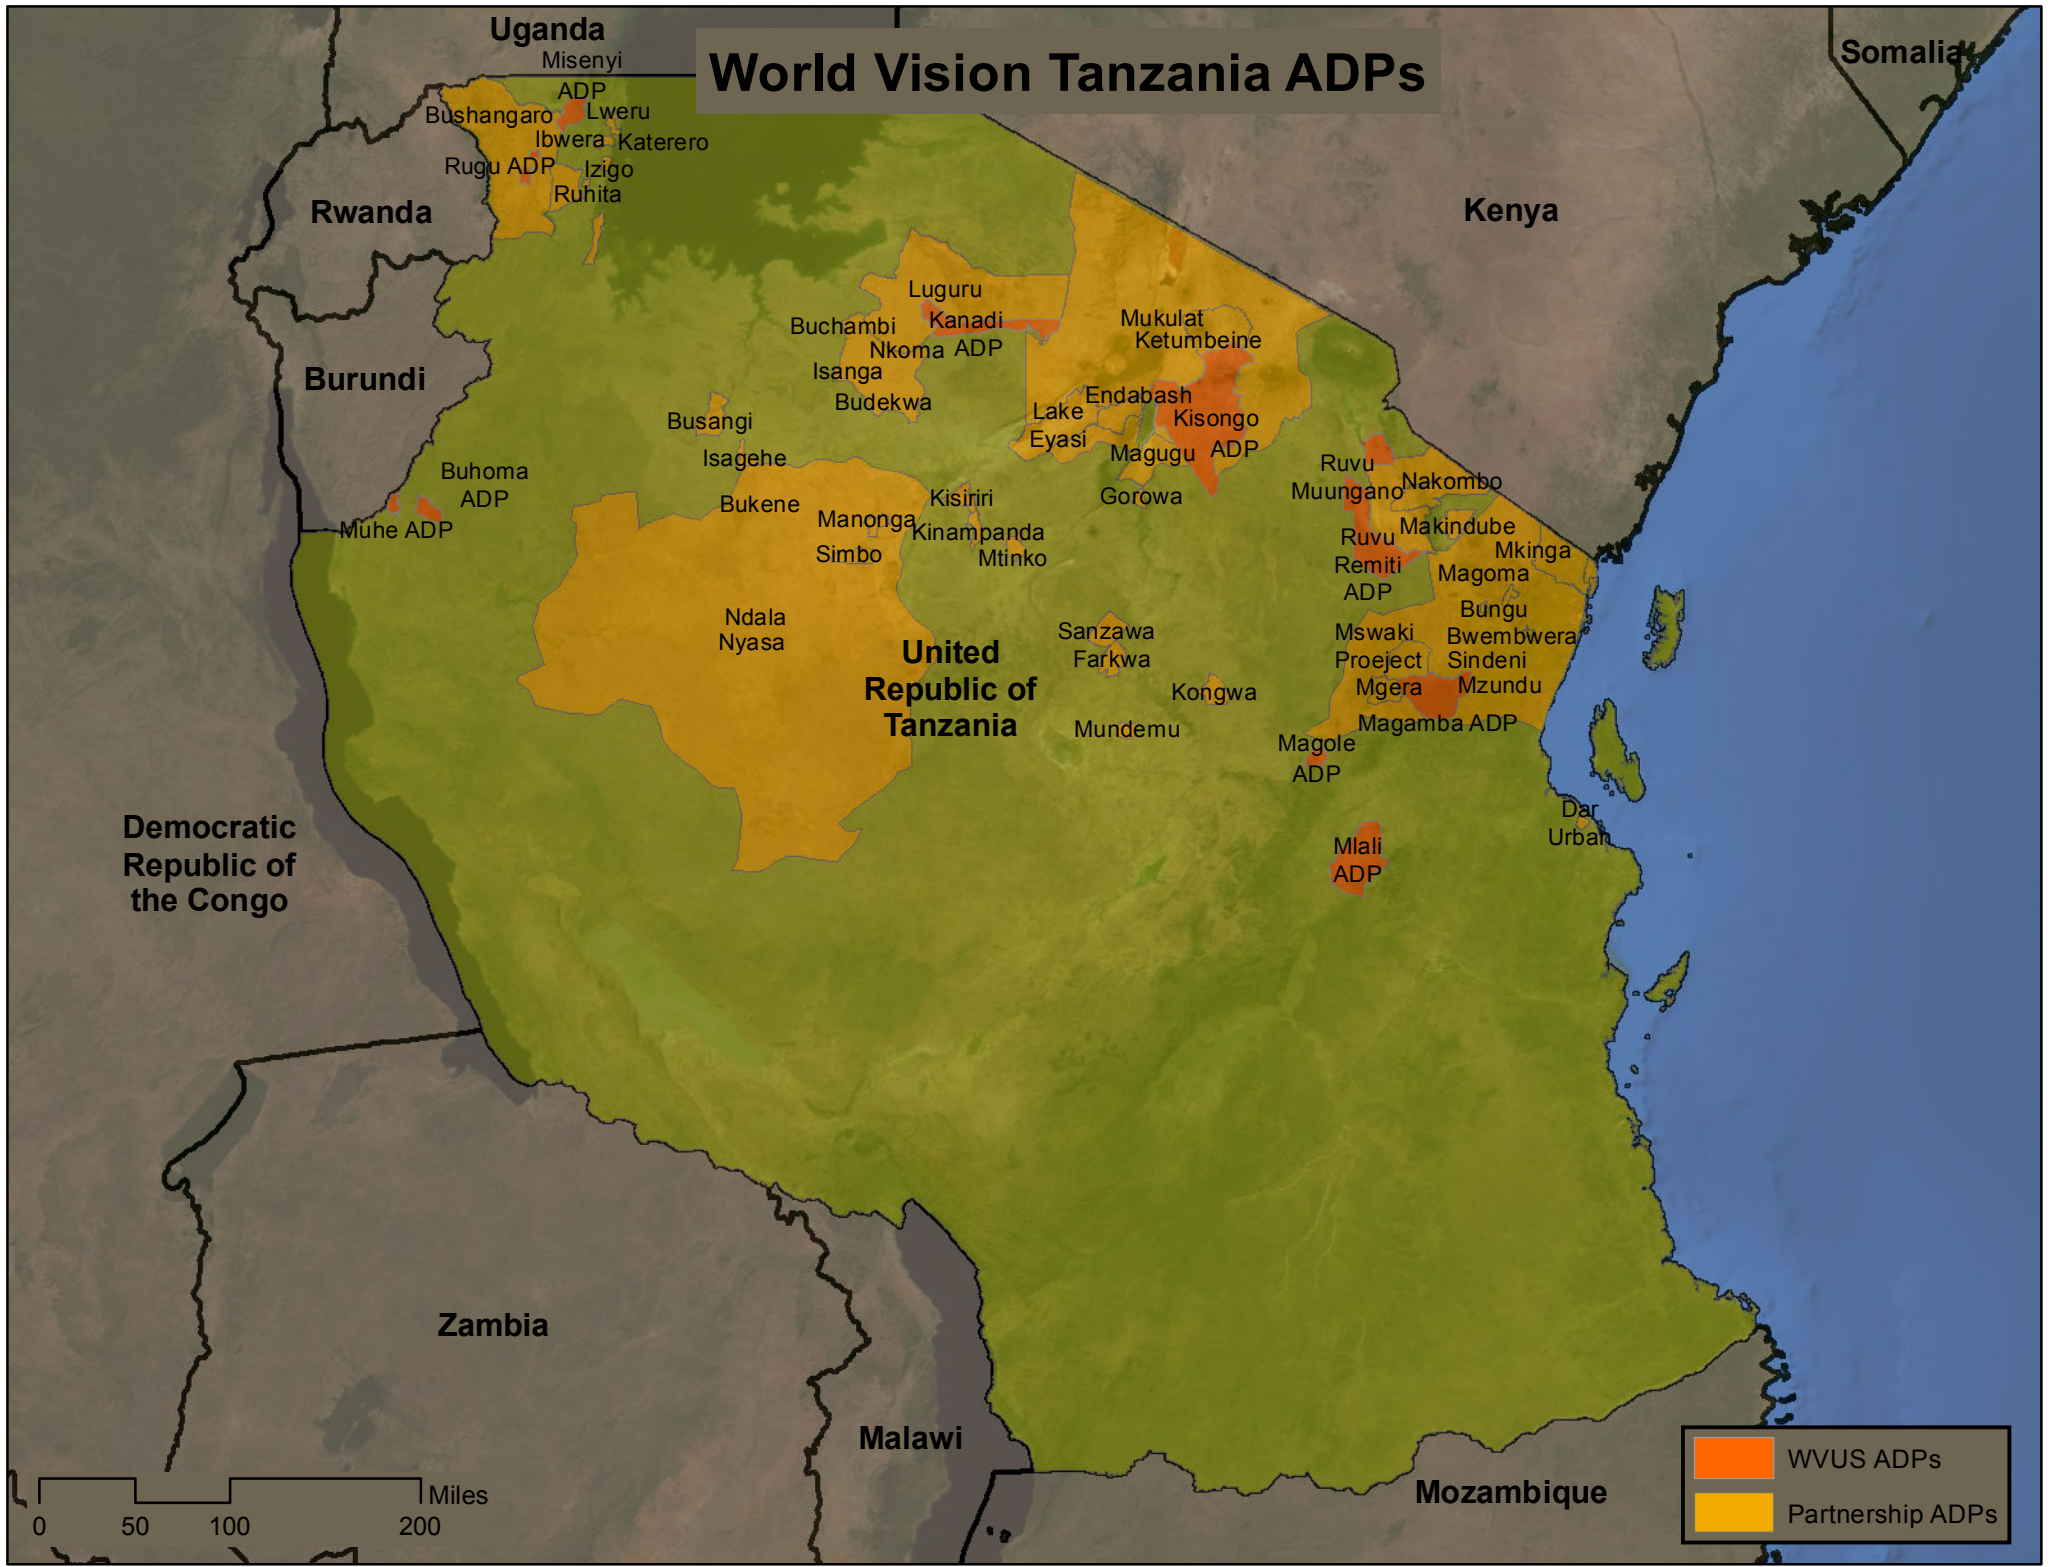

World Vision Tanzania ADPs

0 50 100 200 Miles